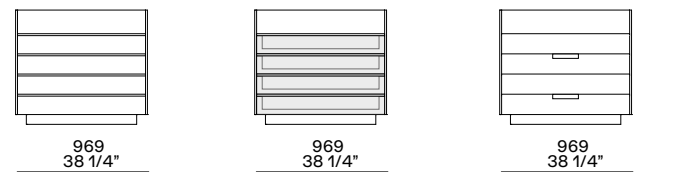

Varianti cassetti Drawers typologies

Cassetti legno, maniglia Track.

Wooden drawers, Track handle.

Cassetti vetro, maniglia Track.

Glass drawers, Track handle.

Cassetti legno, maniglia Step.

Wooden drawers, Step handle.