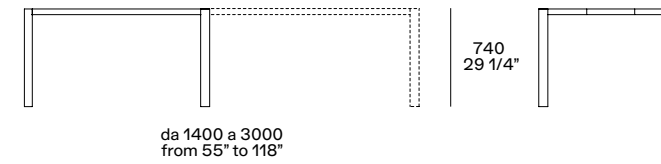

BLADE

Design R&D Poliform, 2014

Struttura e piano in massello di noce
canaletto o massello tinto olmo nero.
Nella versione rettangolare la lunghezza
del tavolo si può personalizzare al
centimetro.

Structure and top in solid wood walnut
Canaletto or in solid wood stained black elm.
In the rectangular version, the table length is
customizable to the centimeter.