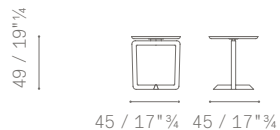

Nella stessa collezione.

- Fidelio Bench
- Fidelio Cabinet
- Fidelio Lamp
- Fidelio Multimedia Cabinet
- Fidelio Notte

In the same collection.

- Fidelio Bench
- Fidelio Cabinet
- Fidelio Lamp
- Fidelio Multimedia Cabinet
- Fidelio Notte

5599631